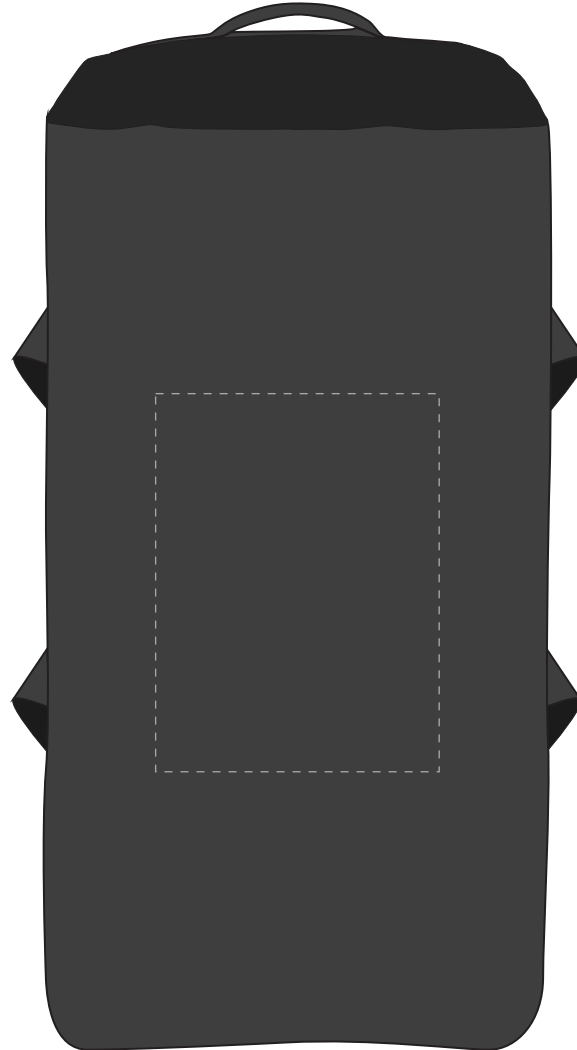

Your Ref:	Quantity:	Product Code: QB0316
Our Ref:	Version: 1	Product Colour: BLACK

PRINTING CONCERNS:**PRODUCT INFO:**

Please note that this product has Sustainability Markings that are not visible from this perspective

We stock this item in the following colours

**PANTONE REFERENCE(S)**

 Full colour printing

ARTWORK SCALE 25%

BOTTOM

Product Image for visualisation
- colours may vary

The dashed line is to demonstrate print area and will not appear on your printed item

To proceed, please approve visual via the online system.

ARTWORK SCALE 100%

Max print area: 150mm x 200mm